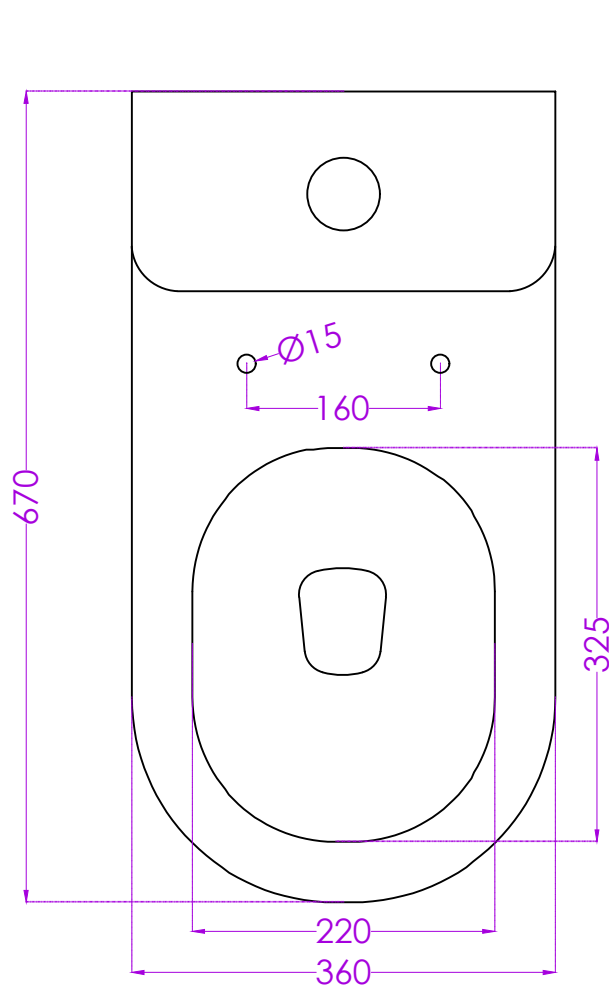

TORO GERMFREE G4107PW0104

300MM OMNI SUITE

JOHNSON

PLAN

SIDE