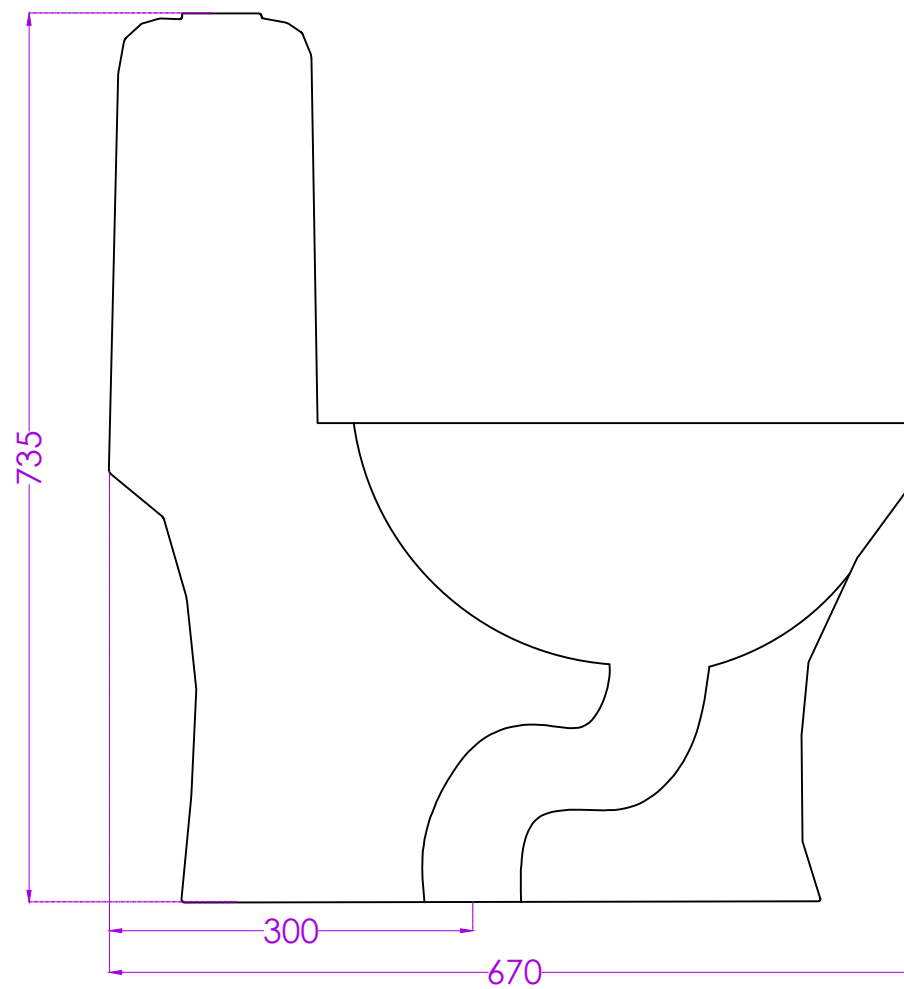

TORO GERMFREE G4107PW0104

300MM OMNI SUITE

JOHNSON

PLAN

SIDE